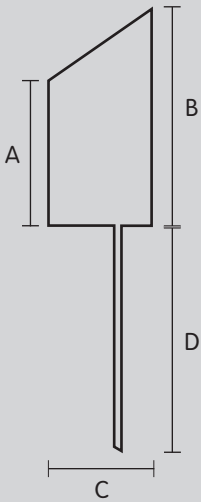

Model shown:
LT21 with 2 earth spikes

Specifications:

- Materials:** Casing is made from Marine Grade 316 Stainless Steel in matt finish.
Face and Back 'Pearl' is made from weatherproof premium quality acrylic
- Power Source:** Low Voltage 12 V DC input (regulated)
- Weatherproof Rating:** IP 68
- Mounting:** Earth Spike(s)
- Pre wired:** Rear entry 900mm (length) weatherproof cable (20 gauge)
- Warranty:** 2 years
- Cabling:** Light This Light That Weatherproof harness (18 gauge) with screw in plugs, or similar
- LED type:** State of art:  **NICHIA**:5mm
- LED Colours:** Moonlight, Warm White and Lush. Other custom order colours available.

This light system contains non replaceable parts. Do not attempt to force open the light.

model	dimensions				mount spikes (units)	light source #5mm led	current mA (max)
	length (A)	length (b)	width (c)	length (d)			
LT1	40mm	40mm	10mm	120mm	1	1	20
LT3	32mm	50mm	25mm	150mm	1	3	20
LT6	39mm	60mm	32mm	170mm	1	6	40
LT12	45mm	70mm	38mm	170mm	1	12	80
LT21	66mm	100mm	50mm	180mm	2	21	140
LT30	67mm	110mm	63mm	180mm	2	30	200